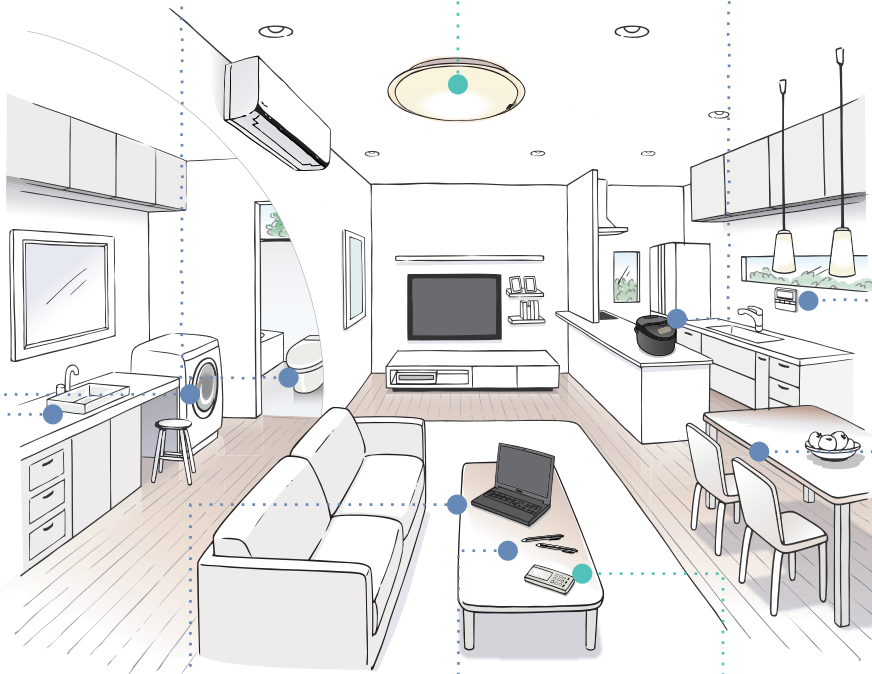

Rice cooker lid

5 Grade
IRH

Display units

Washbowl

6 Grade
IRH

Light guide plate

7 Grade
TF9/VH6

Stationary