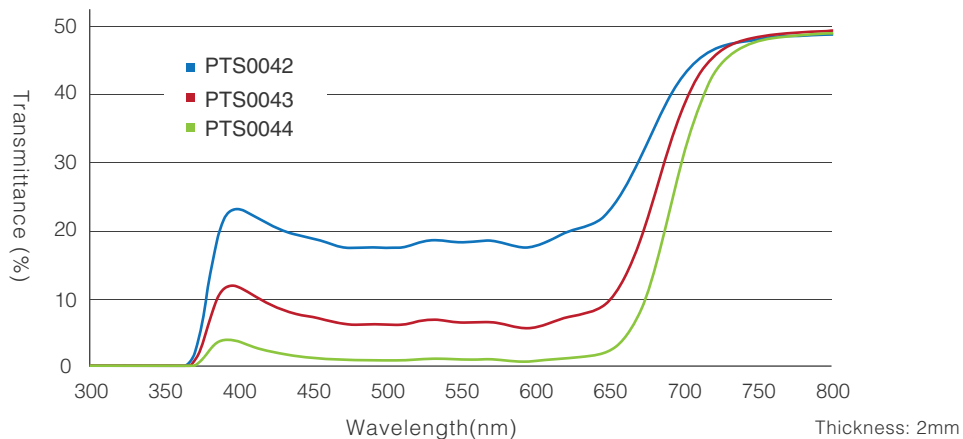

Functional Color **Black & White**

Black & White is smoke color

It hides the lighting device when it is off , but it can diffuse when it is on

1. Color

Thickness: 2mm

Transmitted light color	Light	Middle	Dark
Color No.	PTS0042	PTS0043	PTS0044
Backlight On			
Transmittance	26.7	11.8	3.0

*The shown values are measured values, not standard values.

2. Spectral transmittance

- The content of this brochure may be changed without prior notice.
- The color tone may be different from the actual ones due to the characteristics of printing.
- The transcription of any date or information contained in this brochure without prior permission is strictly prohibited.