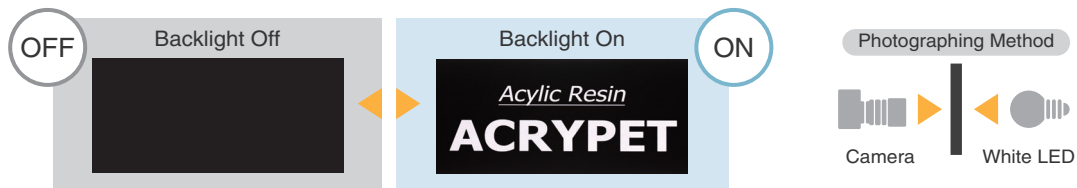

Functional Color **Black & White**

Black & White is smoke color

It hides the lighting device when it is off , but it can diffuse when it is on

1. Color

Thickness: 2mm

Transmitted light color	Light	Middle	Dark
Color No.	PTS0042	PTS0043	PTS0044
Backlight On			
Transmittance	26.7	11.8	3.0

*The shown values are measured values, not standard values.

2. Spectral transmittance

- The content of this brochure may be changed without prior notice.
- The color tone may be different from the actual ones due to the characteristics of printing.
- The transcription of any date or information contained in this brochure without prior permission is strictly prohibited.