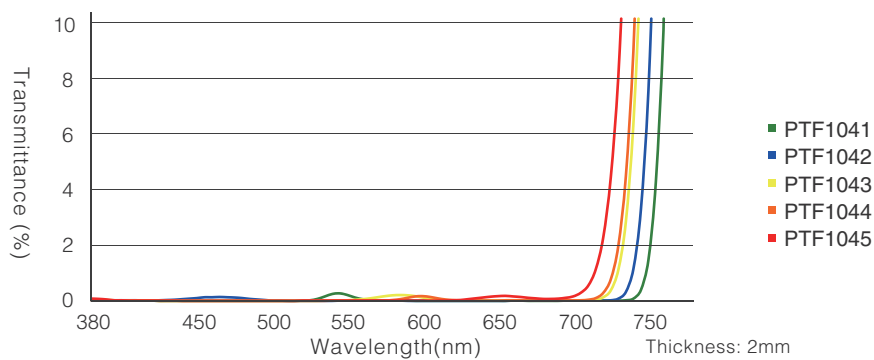

2. Spectral transmittance

- The content of this brochure may be changed without prior notice.
- The color tone may be different from the actual ones due to the characteristics of printing.
- The transcription of any date or information contained in this brochure without prior permission is strictly prohibited.