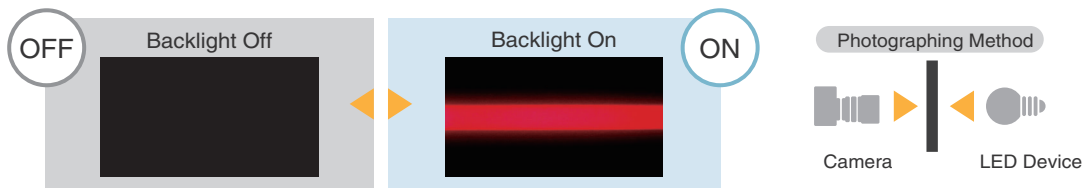

Functional Color **Black & Color** Type 2

Black & Color can change transmitted light color of white LED into several light color through it.

1. Color

Thickness: 2mm

Transmitted light color	Green	Blue	Yellow	Orange	Red
Color No.	PTF1041	PTF1042	PTF1043	PTF1044	PTF1045
Backlight On					